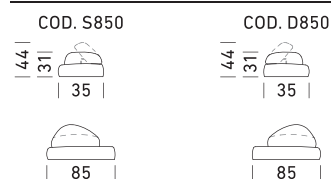

SCHIENALE / BACKREST