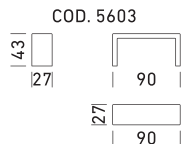

ACCESSORI / ACCESSORIES

IT_

Meccanismo: divano letto trasformabile con rete standard elettrosaldata. Imbottiture: materasso standard poliuretano stretch D.30 h 13 cm quantità 2. Seduta: densità 30 kg/m³. Spalla: densità 25 kg/m³. Piedi: in plastica neri. Optional: Possibilità di richiedere la versione con rete a doghe. Disponibili materassi opzionali ***(Materasso Topper Memory e 2 Foam disponibili solamente per la versione con rete elettrosaldata)**. Optional tavolino rivestito in tessuto (COD. 3045T). Rivestimento: tessuto completamente sfoderabile. Pelle parzialmente sfoderabile. Due cuscini Modello D24 in omaggio stesso colore e categoria del divano. Per i divani in pelle non sono compresi cuscini omaggio.

EN_

Mechanism: convertible sofa bed with standard electro-welded mesh. Padding: standard stretch polyurethane D.30 h 13 cm mattress. Quantity: 2. Seat: 30 kg/m³ density. Backrest: 25 kg/m³ density. Feet: black plastic. Optional: Possibility to request the model with slats. Optional mattresses available ***(Mattress Topper Memory and Mattress 2 Foam available only for the version with electro-welded mechanism)**. Optional upholstered table. Upholstery: completely removable fabric (COD. 3045T). Partially removable leather. Two complimentary Model D24 cushions in the same colour and category as the sofa. For leather sofas, free cushions D24 are not included

FR_

Mécanisme : canapé-lit convertible avec sommier standard électrosoudé. Rembourrage : matelas standard en polyuréthane stretch D.30 h 13 cm quantité 2. Assise : densité 30 kg/m³. Dossier : densité 25 kg/m³. Pieds : en plastique noir. Option : Possibilité de demander la version avec sommier à lattes. Différents matelas disponibles en option ***(Matelas Topper Memory et matelas 2 Foam disponibles uniquement pour la version avec sommier électrosoudé)**. Tablette basse revêtue de tissu en option (COD. 3045T). Revêtement : tissu intégralement déhoussable. Cuir partiellement déhoussable. Deux coussins Modèle D24 offerts dans le même coloris et la même catégorie que le canapé. Pour les canapés en cuir les coussins D24 ne sont pas inclusent.